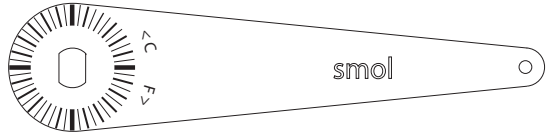

Smol Manual Coffee Grinder Schematic

Orphan Espresso 8-6-2025

Reference Dot
SL-015

Top Disk
SL-001

Knob
SL-003

6mm STRONG Magnet
IUMN526X12

Washer
IUSTW3X6X05

Knob Shaft
SL-010

Handle
SL-002

Knob Shaft Screw (M3 x 6mm)
IU3X6BFH

Axle
SL-008

Lower Bearing Thrust Washer
IUM10X14SW

Axle Spring
OG-015

Cone Burr
Lido-BC

Cone Burr Holder
OG-012

Jar
SL-009